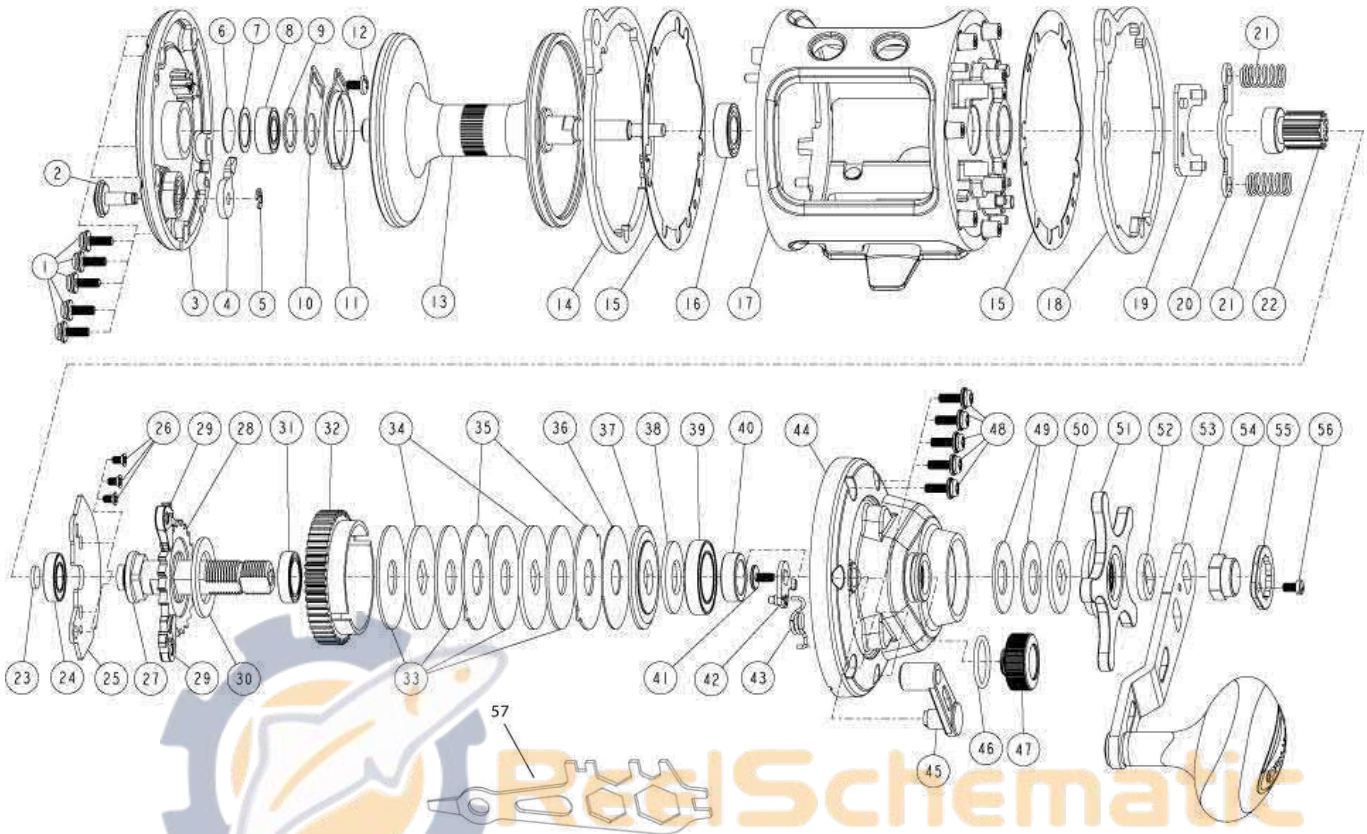

FIN-NOR

LEGENDARY TACKLE SINCE 1933

Sportfisher ST30

Fin-Nor Sportfisher ST30 Part List

Key #	Description	Part No.	Key #	Description	Part No.
1	Palm Side Cover Screw	DA057-01	32	Drive Gear	DA012-01
2	Spool Click Button	DA109-01	33	Drag Disc "A"	DA059-01
3	Palm Side Cover	DA023-01	34	Drag "D" Washer	DA045-01
4	Spool Click Pawl	DA108-01	35	Drag Key Washer	DA048-01
5	E-Clip	QW120-01	36	Drag Disc "B"	DA059-02
6	Bearing Washer "A"	DA035-01	37	Drag Washer	MF045-01
8	Ball Bearing	UK028-02	38	Belleville Washer	DA046-01
9	Bearing Washer "D"	DA038-01	39	Crank Shaft Ball Bearing	GA058-01
10	Bearing Retainer	RF129-02	40	Crank Shaft Bushing	DA117-01
11	Spool Clicker Spring	RF022-02	41	Screw	DA053-01
12	Spool Click Spring Screw	RF053-01	42	Clutch Cam Assembly	DA384-01
13	Spool Assembly	DA321-01	43	Clutch Spring	DA104-01
14	Harness Lug - Palm Side	DA151-01	44	Gear Side Cover	DA024-01
15	Harness Lug Spacer	FA094-01	45	Clutch Lever	DA009-01
16	Ball Bearing	CF017-02	46	O-Ring	DA101-01
17	Frame Assembly	DA301-01	47	Spool Tension Knob Assembly	DA333-01
18	Harness Lug - Gear Side	FA151-01	48	Gear Side Cover Screw	DA057-01
19	Release Slider	DA039-01	49	Belleville Washer	EA046-01
20	Pinion Yoke	DA025-01	50	"D" Washer	FA035-01
21	Yoke Spring	DA040-01	51	Star Drag Assembly	DA355-01
22	Pinion Gear	DA011-01	52	Spacer	DA094-01
23	Drive Shaft Pad	RF155-01	53	Handle Assembly	DA318-01
24	Ball Bearing	EA117-01	54	Handle Nut	DA003-01
25	Crank Shaft Retainer	DA002-01	55	Handle Nut Retainer	DA034-01
26	Crank Shaft Retainer Screw	RF107-01	56	Handle Nut Screw	DA065-01
27	Crank Shaft	DA008-01		Additional Service Kits:	
28	Anti Reverse Ratchet	DA091-01	57	Wrench & Driver	DA113-01
29	Anti Reverse Pawl Assembly	DA363-01	58	Torx Wrench - T15	EA113-01
30	Ratchet Washer	DA111-01	59	Rod Clamp Assy	RF3154-01
31	Crank Shaft Ball Bearing	DA058-01			